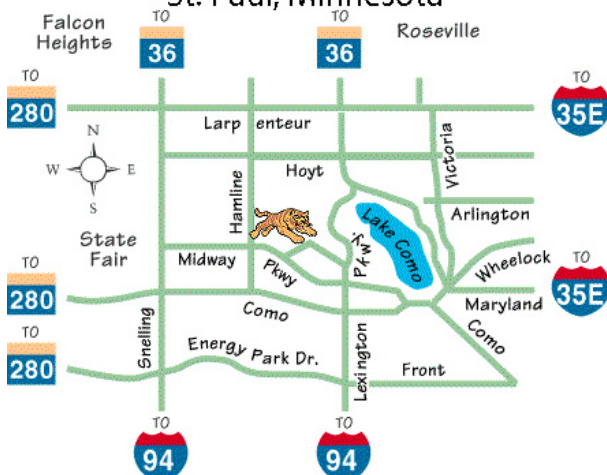

on Saturday, the twentieth of May  
beginning at eight thirty in the evening.

Marjorie McNeely Conservatory

at Como Park

1225 Estabrook Drive

Saint Paul, Minnesota

PLEASE RSVP BY SUNDAY MAY 14<sup>th</sup> IF YOU CAN MAKE IT

### From Northern Suburbs (White Bear Lake, Coon Rapids, etc.)

Go south on 35W or 35E to Hwy 36  
From 35W take Hwy 36 East  
From 35E take Hwy 36 West  
Exit onto Lexington, go South  
Follow Lexington to Horton Avenue  
Turn right at Horton Avenue  
Take the next possible right onto Midway  
Parkway. Follow the signs Como Park Zoo and  
Conservatory Parking Lots.

### From Eastern Suburbs (Oakdale, Woodbury & Wisconsin)

Take I 94 West to the Lexington Parkway exit  
Turn right onto Lexington Parkway  
Follow Lexington north to Horton Avenue  
Turn left at Horton Avenue  
Take the next possible right onto Midway Parkway.  
Follow the signs Como Park Zoo and Conservatory  
Parking Lots.

### From Southern Suburbs (Burnsville, Bloomington, Lakeville, etc.)

Take 35E north to the Randolph Avenue exit  
Turn left on Randolph to Lexington Parkway  
Take a right onto Lexington Parkway, and follow  
north for several miles  
Turn left at Horton Avenue  
Take the next possible right onto Midway  
Parkway. Follow the signs Como Park Zoo and  
Conservatory Parking Lots.